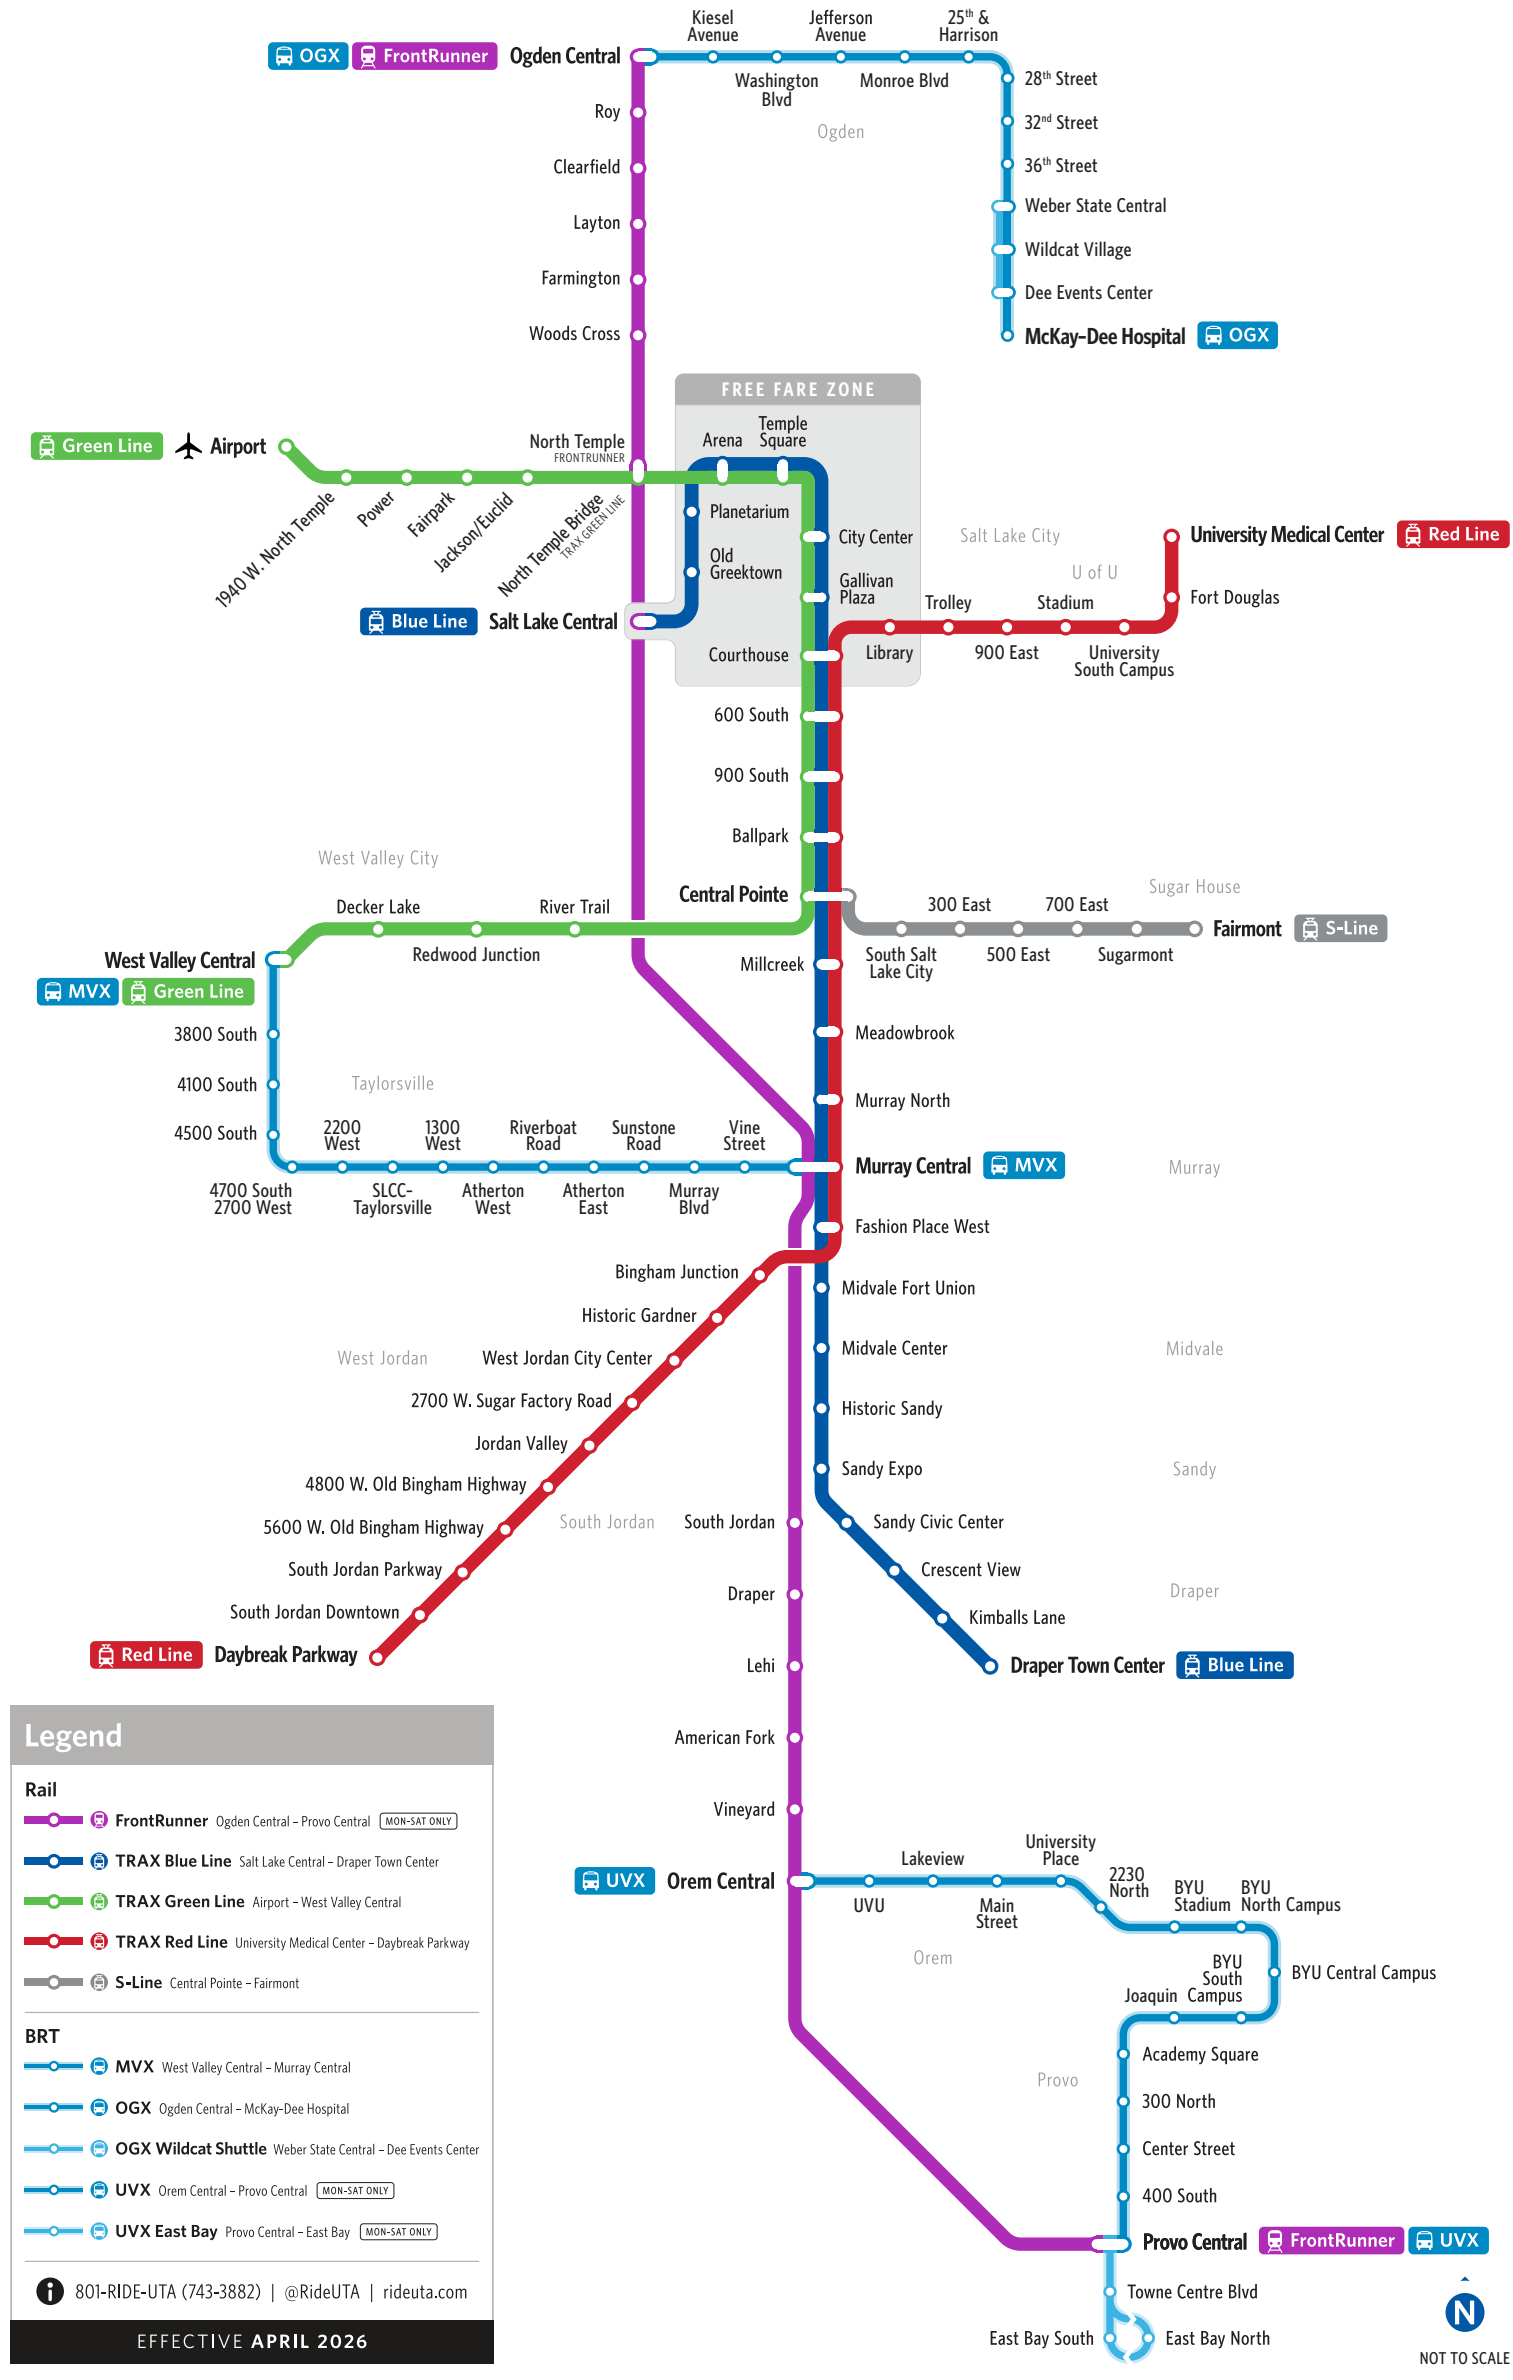

SEE SOMETHING? SAY SOMETHING!

To contact UTA Police:
Call 801-287-EYES (801-287-3937)
Text UTATIP and your tip to 274637

ACCESSIBLE SERVICE

Wheelchair accessible buses are available on all routes. Alternate format schedules are available upon request.

Telephone communication for deaf/hearing impaired persons is available by dialing 711.

PLAN AND PAY WITH transit*

Available in the App Store and Google Play

TOBACCO FREE

All UTA property is tobacco and smoke free, including vapes and e-cigs. Violators will be fined.

INTERPRETER

801-RIDE-UTA (801-743-3882)

Intérprete 口譯 thông dịch viên
해석사 tumač переводчик
インタプリタ Dolmetscher 通訳

STATION NAME	ADDRESS
West Valley Central	2750 West 3590 South
Decker Lake	3070 South 2200 West
Redwood Junction	1740 West Research Wy
River Trail	2340 South 1070 West
Central Pointe	2100 South 221 West
Ballpark	1300 South 180 West
900 South	900 S 200 West
600 South	650 S Main Street
Courthouse	450 S Main Street
Gallivan Plaza	275 S Main Street

STATION NAME	ADDRESS
City Center	100 S Main Street
Temple Square	155 W South Temple
Arena	350 W South Temple
North Temple Bridge/Guadalupe	500 W. North Temple
Jackson/Euclid	820 W. North Temple
Fairpark	1150 W. North Temple
Power	1500 W. North Temple
1940 West North Temple	1940 W. North Temple
Airport	650 N. 3700 W.

INFORMATION
801-RIDE-UTA (801-743-3882)
www.rideuta.com

HOW TO USE THIS SCHEDULE
Determine your timepoint based on when you want to leave or when you want to arrive. Read across for your destination and down for your time and direction of travel. A route map is provided to help you relate to the timepoints shown. Weekday, Saturday, and Sunday schedules may differ from one another.

1. **UTA SERVICE DIRECTORY**
2. General information, schedules, trip planning, and customer feedback: 801-RIDE-UTA (801-743-3882)
   - 24-hour automated service for next bus available: Option 1 — have stop number and 3-digit route number (use 0 or 00 if number is not 3 digits)
   - Employment information: rideuta.com/careers
   - Travel Training: 801-287-2275

LOST AND FOUND
Weber and Davis Counties: 801-626-1207 option 3
Salt Lake County: 801-287-4664
Utah County: 801-227-8923

FARES
Exact fare is required. Fares are subject to change. Visit rideuta.com/fares for information.

TRANSFERS
Upon payment of a fare, a transfer is good for travel in any direction, including a return trip, for 2 hours. If transferring to a more expensive service, transfer value equals the regular cash fare.

BIKES ON BUSES
Bikes are welcome on TRAX, FrontRunner, and all UTA buses except Paratransit. Visit rideuta.com/bikes for info.

HOLIDAYS
Check rideuta.com/holiday for holiday service information.

CHILD SAFETY
Please hold your child's hand as you board and exit the train. Trains enter and exit stations quickly.